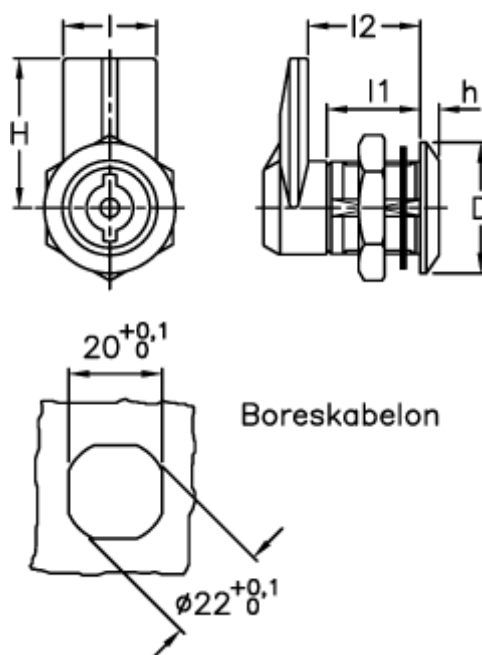

Data Sheet

Article number: 2310421395

Description: E+G Latch w/recessed key
CQT/A-32-24 AE-V0

Measures

D = 28

H = 32

h = 4

l = 20

l1 = 20

l2 = 24